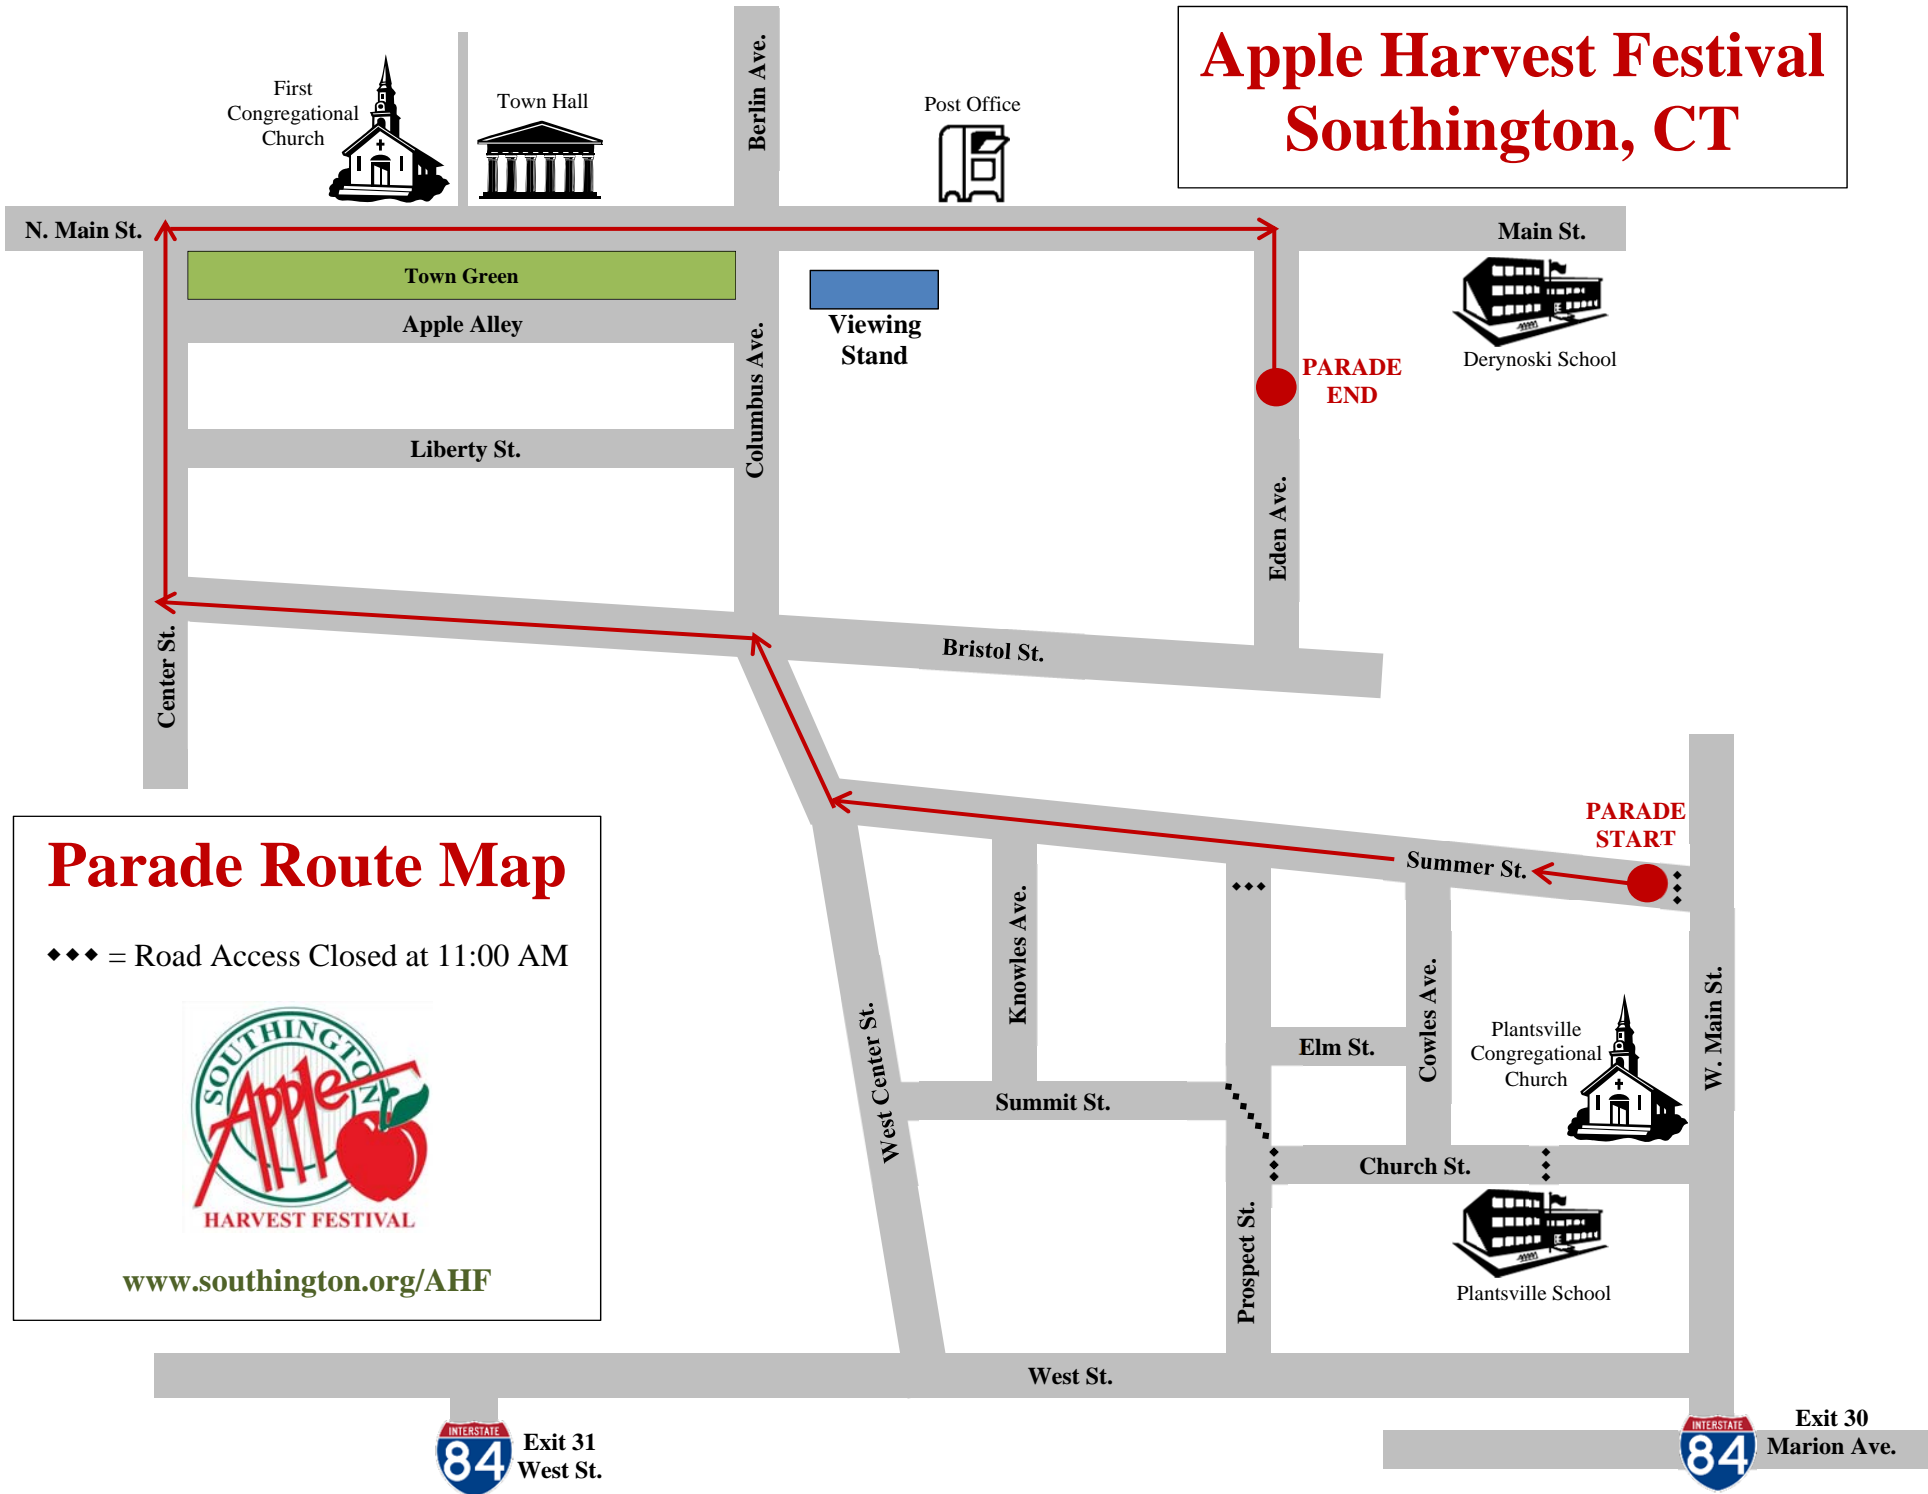

Apple Harvest Festival Southington, CT

Parade Route Map

◆◆◆ = Road Access Closed at 11:00 AM

www.southington.org/AHF