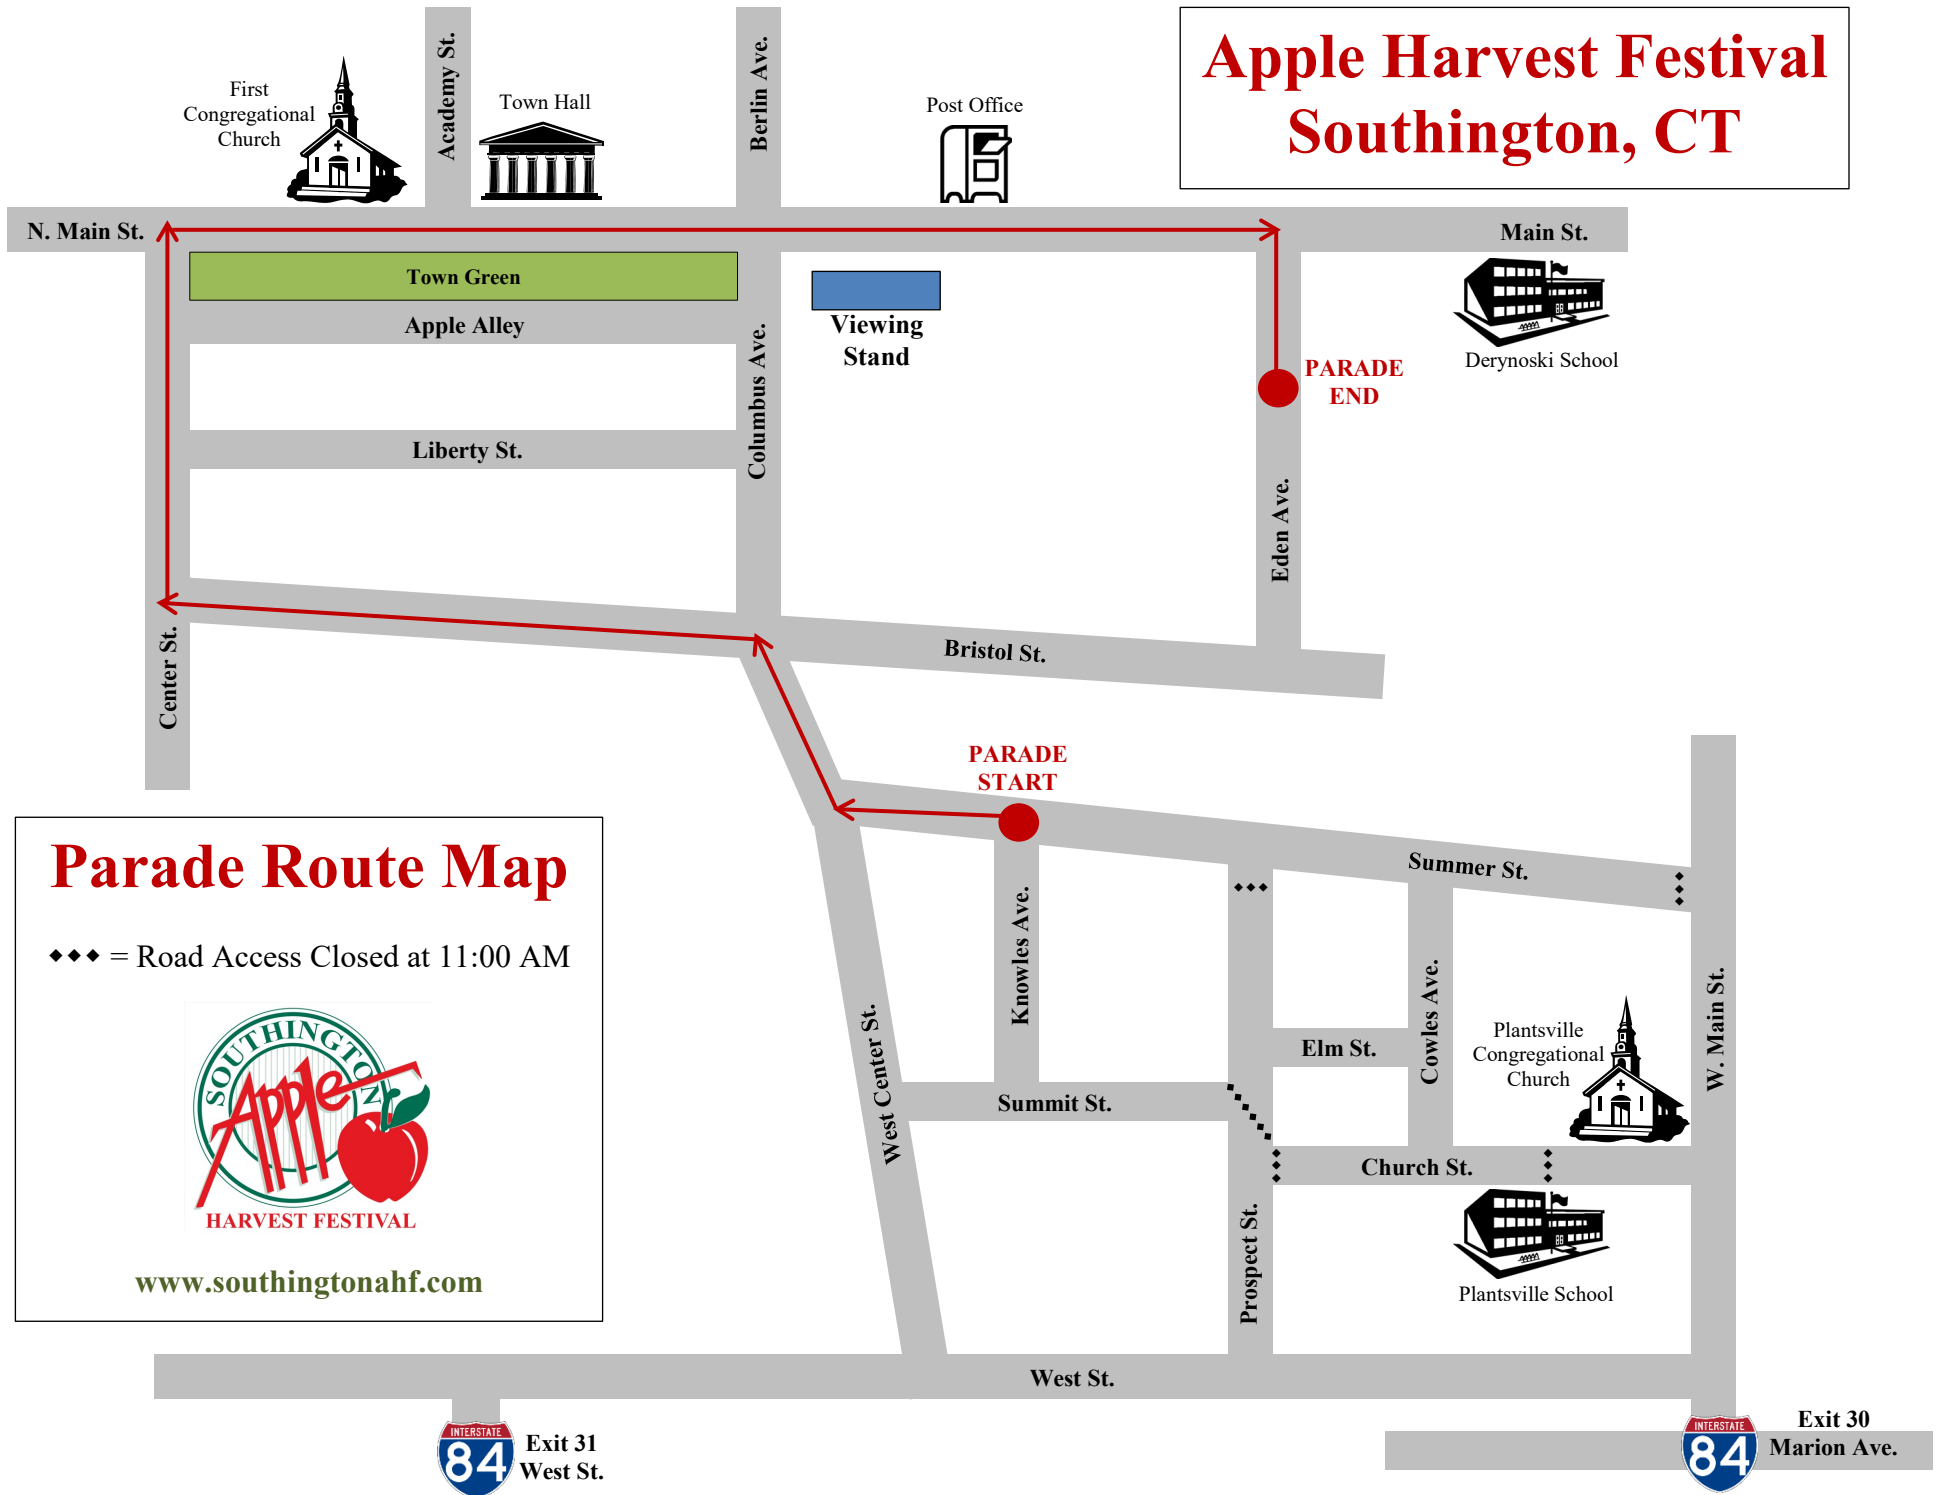

Apple Harvest Festival Southington, CT

Parade Route Map

◆◆◆ = Road Access Closed at 11:00 AM

www.southingtonahf.com